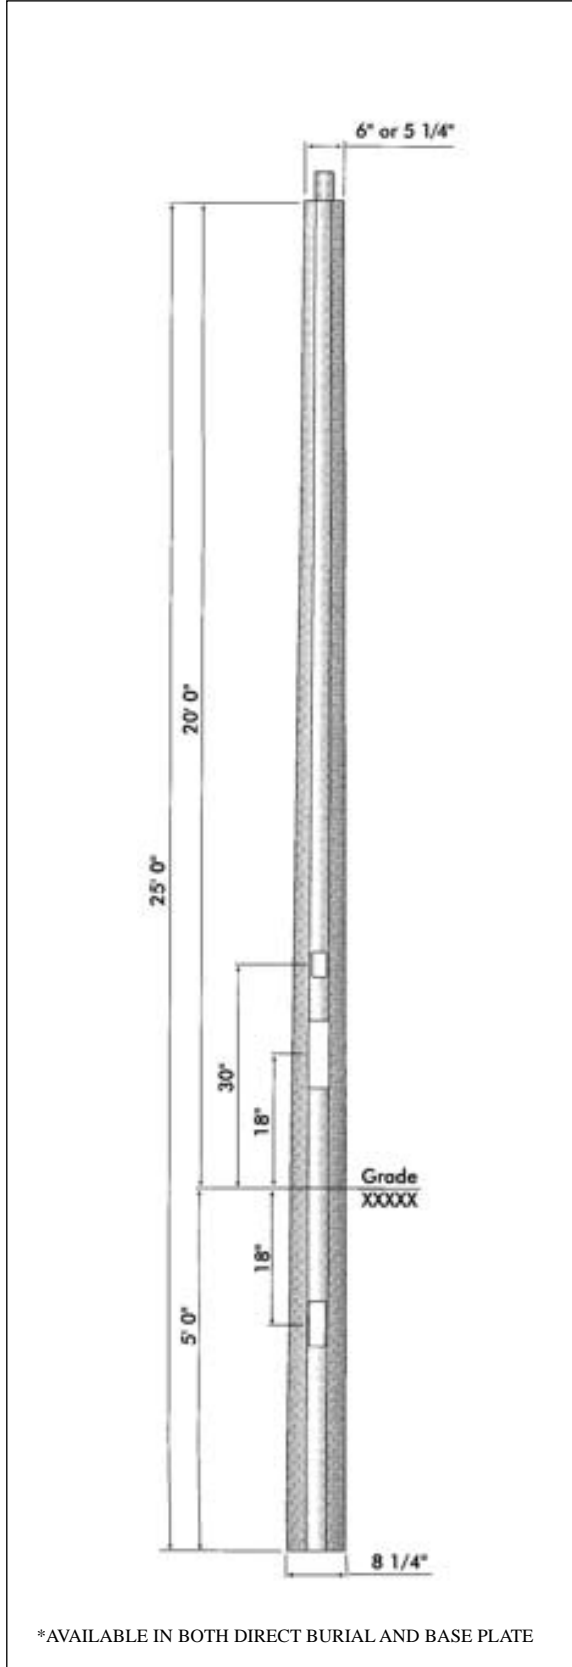

SEQUOIA LIGHTING

C O R P O R A T I O N

MANUFACTURERS OF QUALITY ROADWAY PRODUCTS

*AVAILABLE IN BOTH DIRECT BURIAL AND BASE PLATE

OCTAGONAL

*Please consult factory for pole specification data sheets and ordering logic information