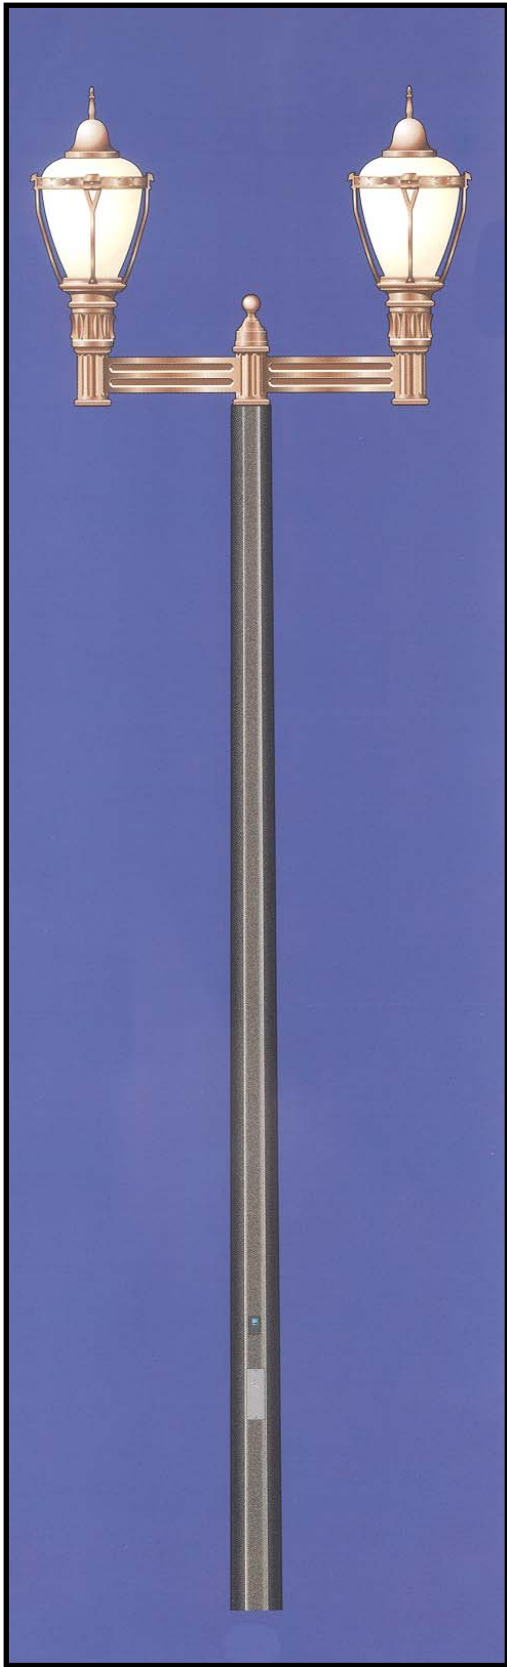

SEQUOIA LIGHTING

C O R P O R A T I O N

MANUFACTURERS OF QUALITY ROADWAY PRODUCTS

*AVAILABLE IN BOTH DIRECT BURIAL AND BASE PLATE

OCTAGONAL

*Please consult factory for pole specification data sheets and ordering logic information