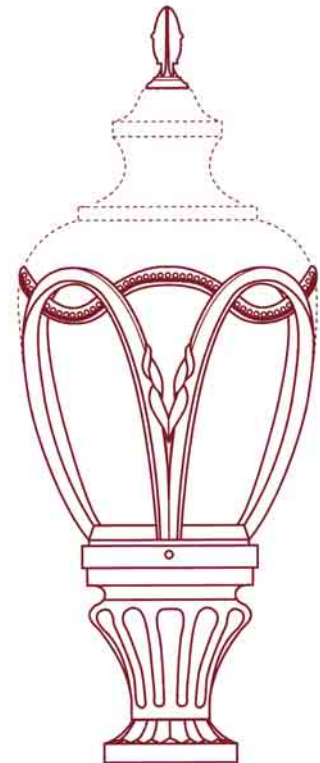

GC01

Cast Aluminum Cage

GC02

Perforated Band With
Rosettes

GC03

Cast Aluminum Cage

DECORATIVE GLOBE CAGES/BANDS

SPECIFICATIONS

Decorative globe cages are cast aluminum. Band styles are perforated from steel or brass material. Each decorative globe cage or band can accommodate any style globe. Custom cages and bands are also available upon request.