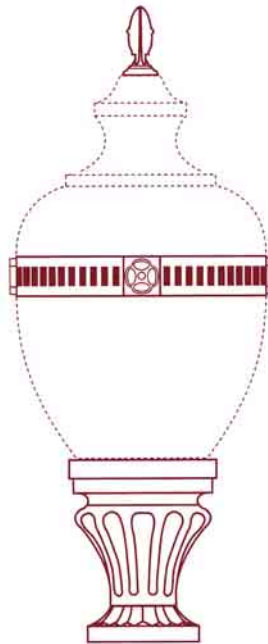

GC01

Cast Aluminum Cage

GC02

Perforated Band With
Rosettes

GC03

Cast Aluminum Cage

DECORATIVE GLOBE CAGES/BANDS

SPECIFICATIONS

Decorative globe cages are cast aluminum. Band styles are perforated from steel or brass material. Each decorative globe cage or band can accommodate any style globe. Custom cages and bands are also available upon request.